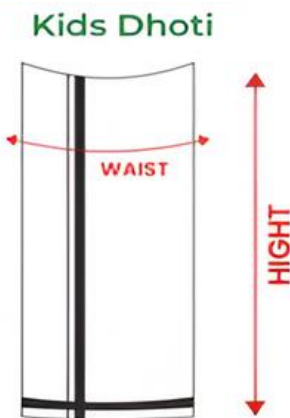

Kids Dhoti and Shirt measurement chart

SIZE	FRONT LENGTH	CHEST ½	BOTTOM ½	SHOULDER
1-2	14½	12½	12½	10¾
3-4	16½	13½	13½	11½
5-6	17½	14½	14½	12¼
7-8	19½	15½	15½	13
9-10	21½	15½	15½	13½
11-12	22½	16½	16½	14
13-14	23½	17	17	14½
15-16	24	18	18	15
17-18	24½	18½	18½	15½

All Measurements in Inches

SIZE	HIGHT	WAIST
1-2	18½	27
3-4	22½	31½
5-6	24½	33
7-8	28½	35
9-10	33½	42
11-12	38	46½
13-14	39½	48
15-16	40½	49
17-18	41½	50

Men's Shirt measurement chart

Kid's Crop top and Skirt measurement chart

Size	Top Length (A)	Chest (B)	Waist (C)	Skirt Length (D)	Skirt Waist (E)
1 year	9	19	19	17	19
2 years	10	21	20.5	20	21
3 years	10	22	21	22	21
4 years	11	23	22	24	23
5 years	11	24	23	26	24
6 years	12	25	24	28	25
7 years	12	26	25	30	26
8 years	13	27	26	32	28
9 years	13	29	27	34	30
10 years	14	30	28	36	31
11 years	15	31	29	37	32
12 years	15	31	29	38	32
13 years	15.5	32	30	40	33

Note: all measurements are in inches

Kid's Paavadai sattai measurement chart

Size	Top Length (A)	Chest (B)	Waist (C)	Skirt Length (D)	Skirt Waist (E)
1 year	12.5	19	19	17	19
2 years	13.5	21	20.5	20	21
3 years	14	22	21	22	21
4 years	14.5	23	22	24	23
5 years	15.5	24	23	26	24
6 years	16	25	24	28	25
7 years	17	26	25	30	26
8 years	18	27	26	32	28
9 years	19	29	27	34	30
10 years	19.5	30	28	36	31
11 years	20	31	29	37	32
12 years	20.5	31	29	38	32
13 years	21	32	30	40	33