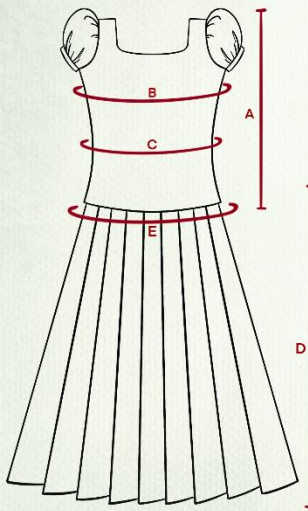

All Measurements in Inches

SIZE	HIGHT	WAIST
1-2	18½	27
3-4	22½	31½
5-6	24½	33
7-8	28½	35
9-10	33½	42
11-12	38	46½
13-14	39½	48
15-16	40½	49
17-18	41½	50

Men's Shirt measurement chart

Kid's Crop top and Skirt measurement chart

Size	Top Length (A)	Chest (B)	Waist (C)	Skirt Length (D)	Skirt Waist (E)
1 year	9	19	19	17	19
2 years	10	21	20.5	20	21
3 years	10	22	21	22	21
4 years	11	23	22	24	23
5 years	11	24	23	26	24
6 years	12	25	24	28	25
7 years	12	26	25	30	26
8 years	13	27	26	32	28
9 years	13	29	27	34	30
10 years	14	30	28	36	31
11 years	15	31	29	37	32
12 years	15	31	29	38	32
13 years	15.5	32	30	40	33

Note: all measurements are in inches

Kid's Paavadai sattai measurement chart

Size	Top Length (A)	Chest (B)	Waist (C)	Skirt Length (D)	Skirt Waist (E)
1 year	12.5	19	19	17	19
2 years	13.5	21	20.5	20	21
3 years	14	22	21	22	21
4 years	14.5	23	22	24	23
5 years	15.5	24	23	26	24
6 years	16	25	24	28	25
7 years	17	26	25	30	26
8 years	18	27	26	32	28
9 years	19	29	27	34	30
10 years	19.5	30	28	36	31
11 years	20	31	29	37	32
12 years	20.5	31	29	38	32
13 years	21	32	30	40	33

Note: all measurements are in inches