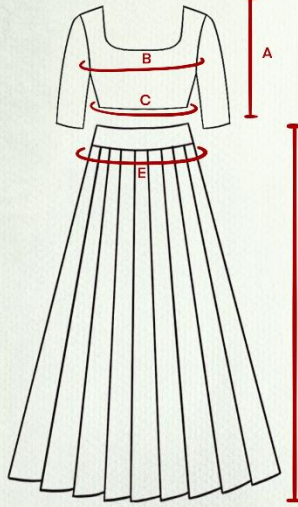

All Measurements in Inches

SIZE	HIGHT	WAIST
1-2	18½	27
3-4	22½	31½
5-6	24½	33
7-8	28½	35
9-10	33½	42
11-12	38	46½
13-14	39½	48
15-16	40½	49
17-18	41½	50

Men's Shirt measurement chart

Kid's Crop top and Skirt measurement chart

Size	Top Length (A)	Chest (B)	Waist (C)	Skirt Length (D)	Skirt Waist (E)
1 year	9	19	19	17	19
2 years	10	21	20.5	20	21
3 years	10	22	21	22	21
4 years	11	23	22	24	23
5 years	11	24	23	26	24
6 years	12	25	24	28	25
7 years	12	26	25	30	26
8 years	13	27	26	32	28
9 years	13	29	27	34	30
10 years	14	30	28	36	31
11 years	15	31	29	37	32
12 years	15	31	29	38	32
13 years	15.5	32	30	40	33

Note: all measurements are in inches

Kid's Paavadai sattai measurement chart

Size	Top Length (A)	Chest (B)	Waist (C)	Skirt Length (D)	Skirt Waist (E)
1 year	12.5	19	19	17	19
2 years	13.5	21	20.5	20	21
3 years	14	22	21	22	21
4 years	14.5	23	22	24	23
5 years	15.5	24	23	26	24
6 years	16	25	24	28	25
7 years	17	26	25	30	26
8 years	18	27	26	32	28
9 years	19	29	27	34	30
10 years	19.5	30	28	36	31
11 years	20	31	29	37	32
12 years	20.5	31	29	38	32
13 years	21	32	30	40	33

Note: all measurements are in inches