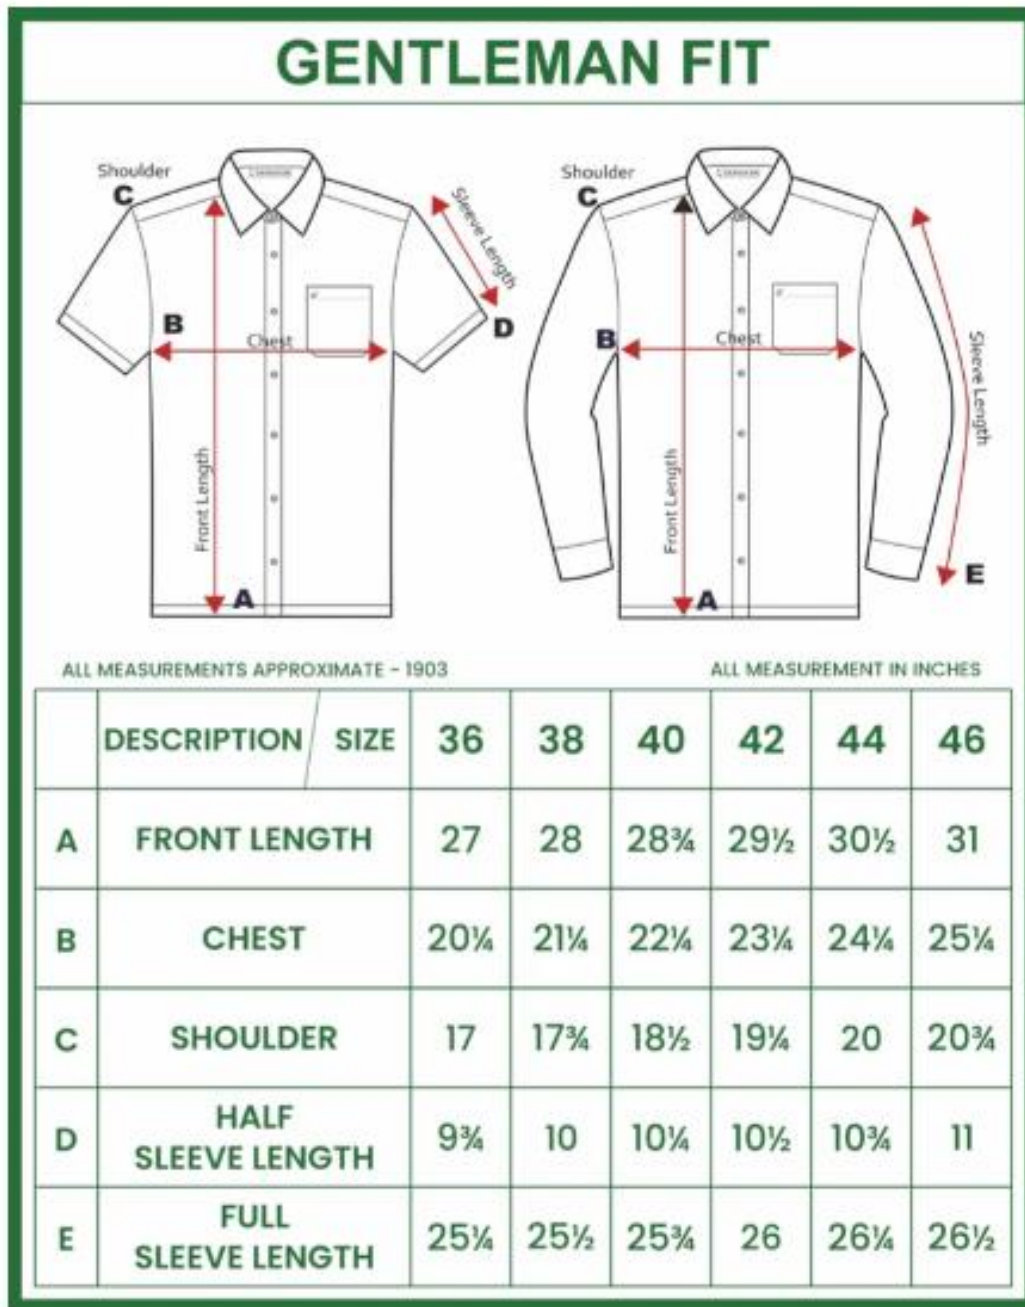

Men's Shirt measurement chart